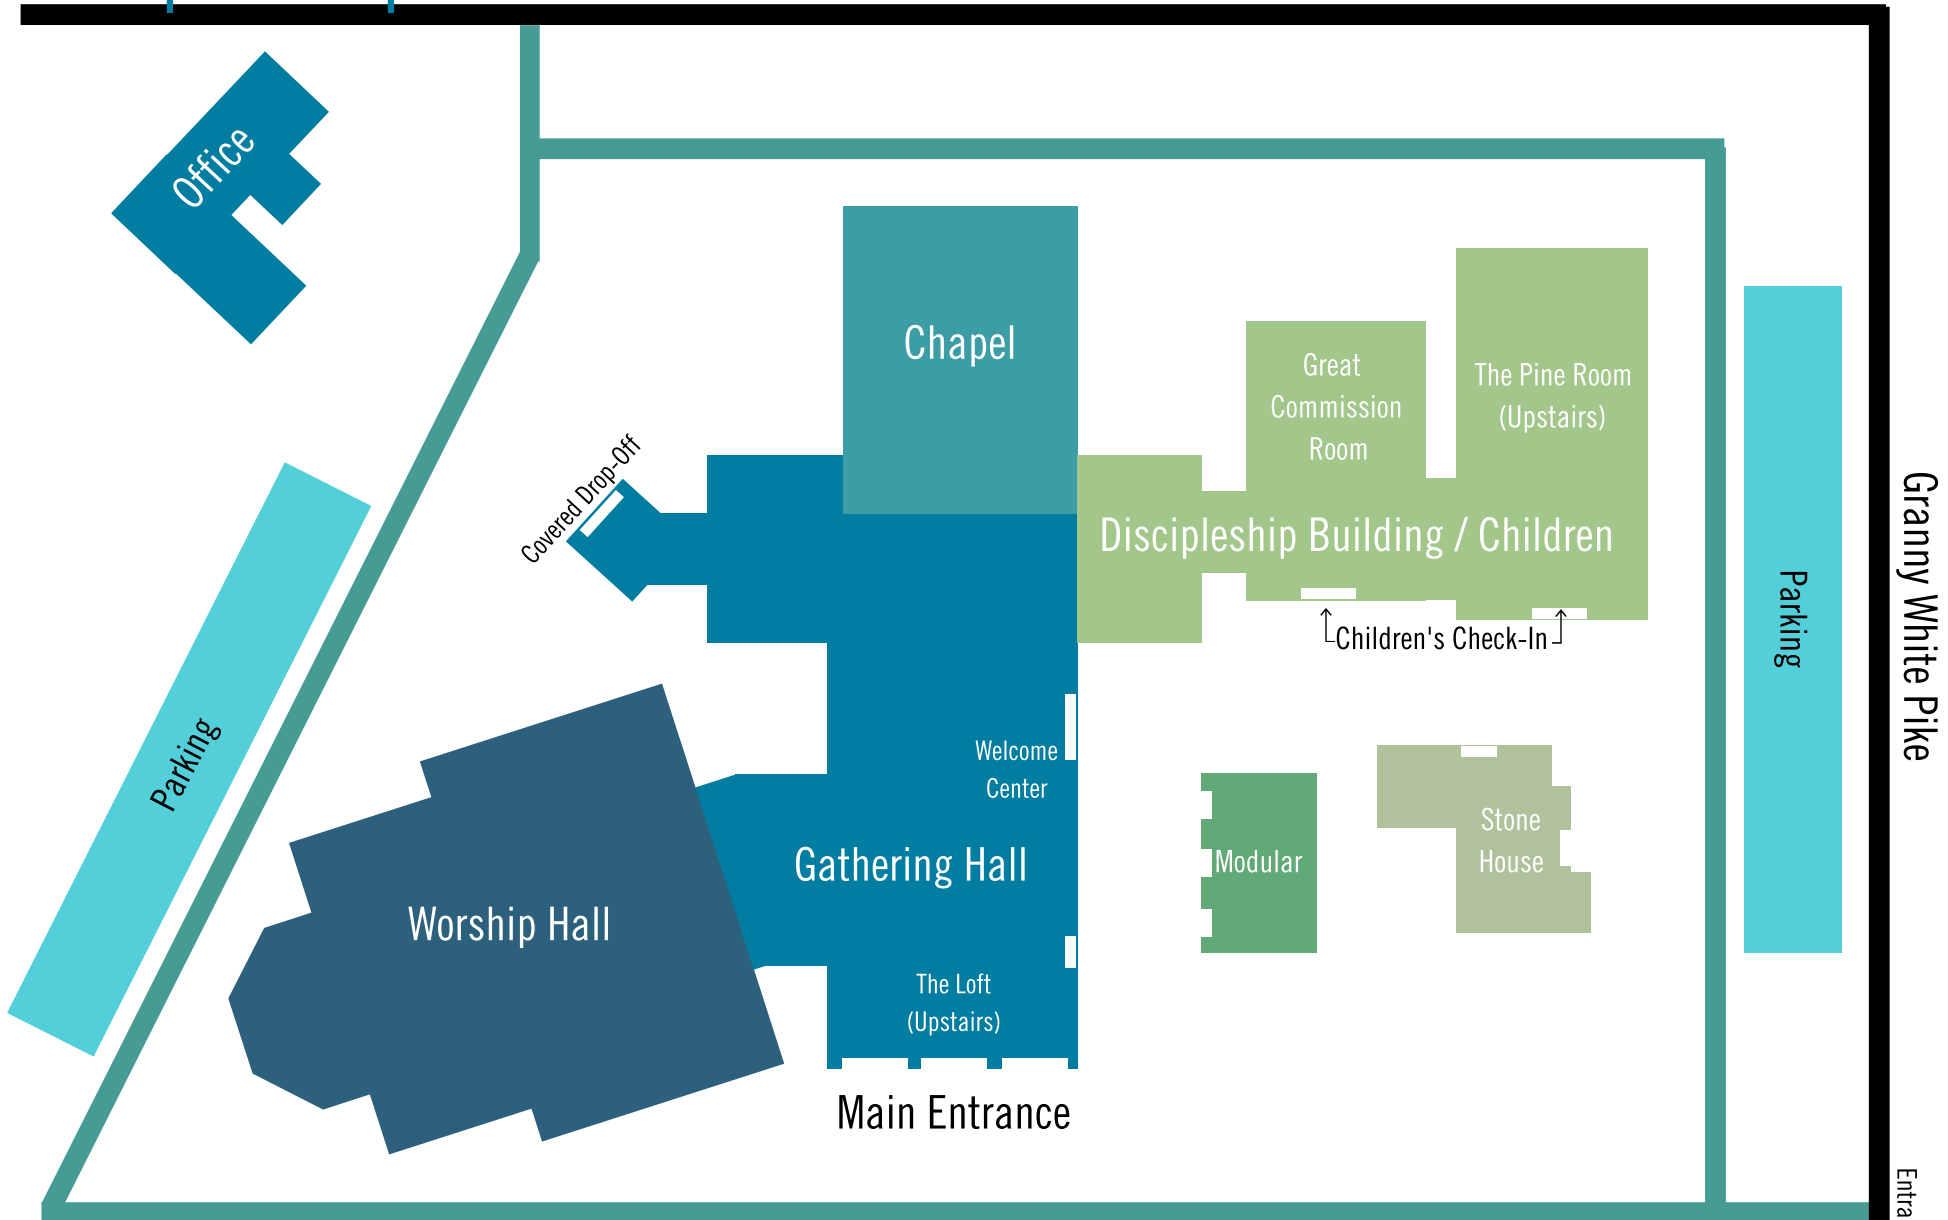

Campus Map

Entrance

Old Hickory Blvd.

Granny White Pike

Entrance

Accessible Parking

Visitor Parking

Parking

Discipleship Building / Children

High School Sunday school meets upstairs in The Loft, outside the Worship Hall balcony.

6th Grade Sunday school meets in the modular building outside the Gathering Hall.