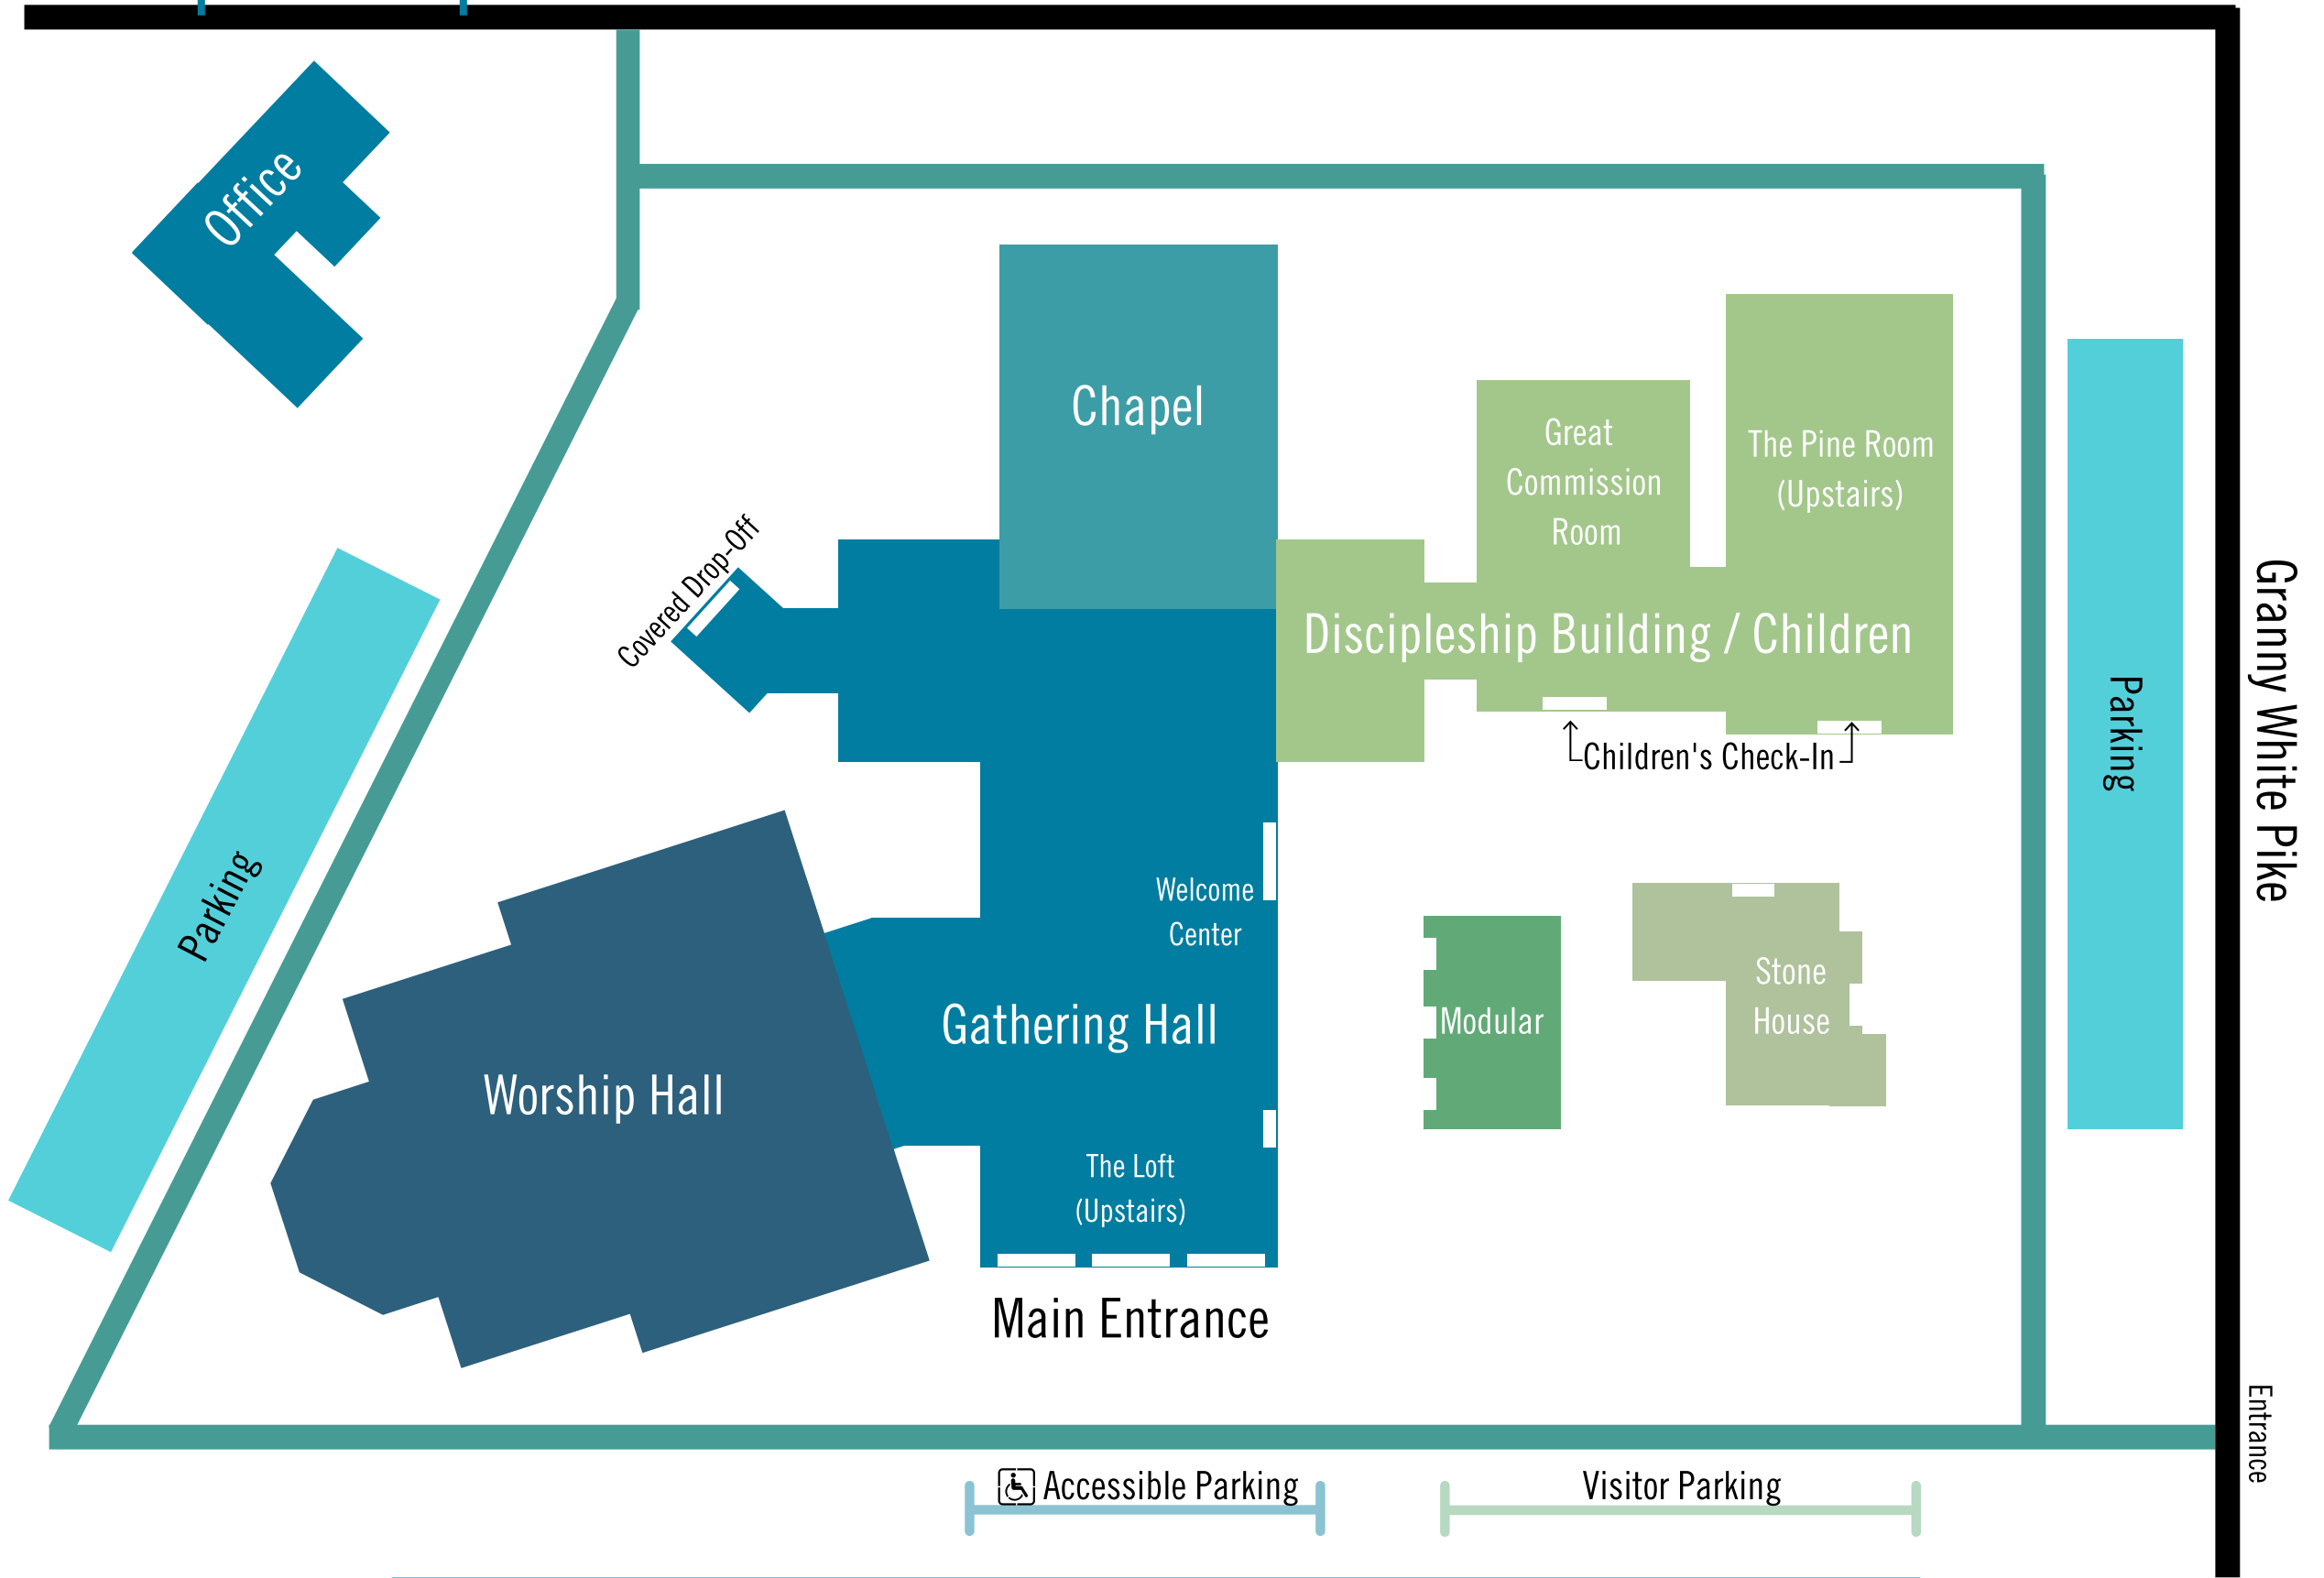

Campus Map

Entrance

Old Hickory Blvd.

Discipleship Building / Children

High School Sunday school meets upstairs in The Loft, outside the Worship Hall balcony.