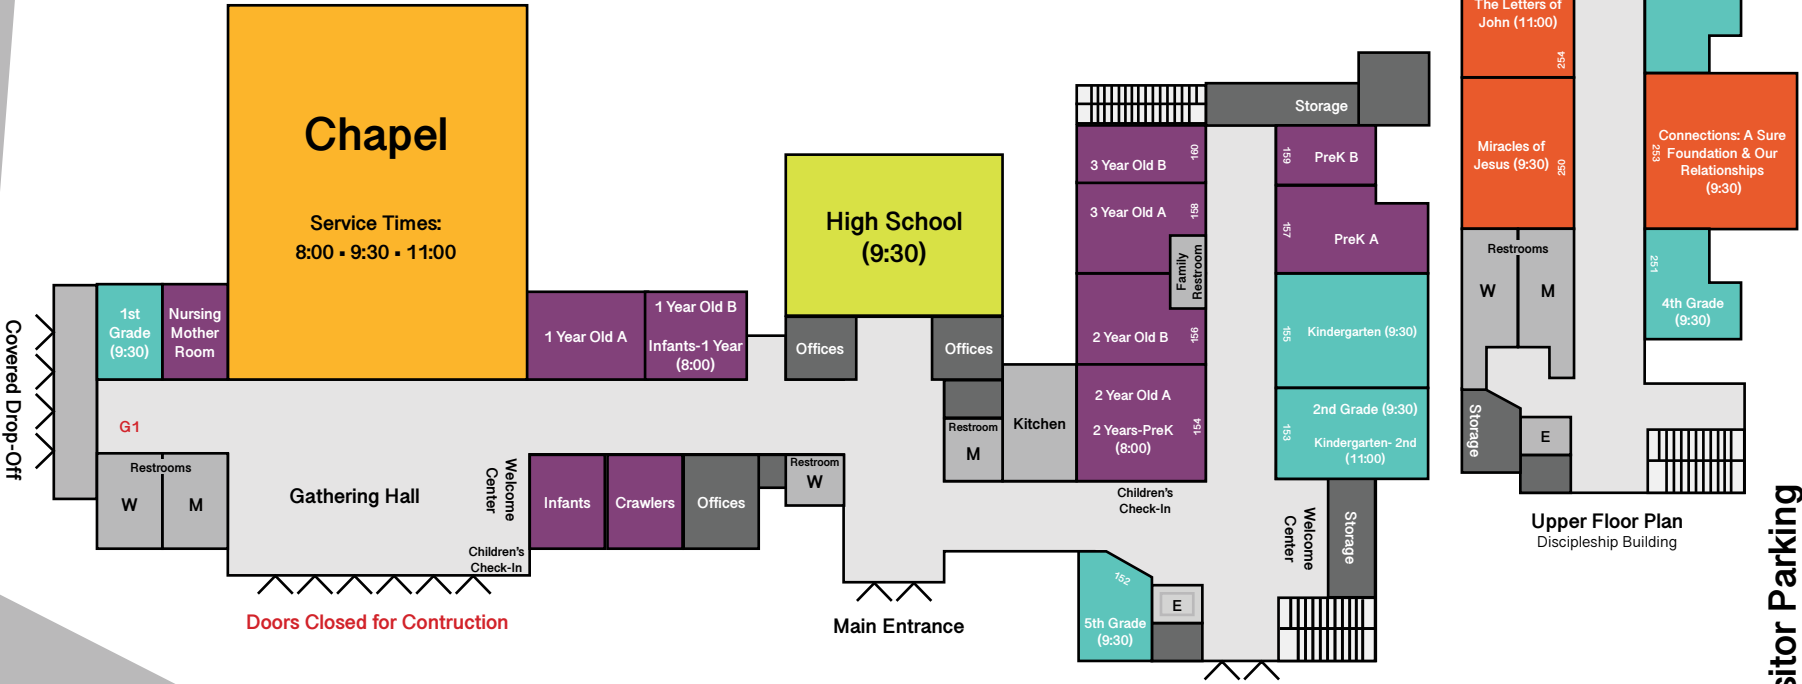

Accessible Parking

Construction Zone

Main Parking Lot

- Worship Space**
- Adult Discipleship Classes**
- Youth Sunday School**  
6th-12th Grade
- Children's Sunday School**  
Kindergarten - 5th Grade
- Children's Sunday School**  
Infant - PreK

Visitor Parking

Granny White Pike