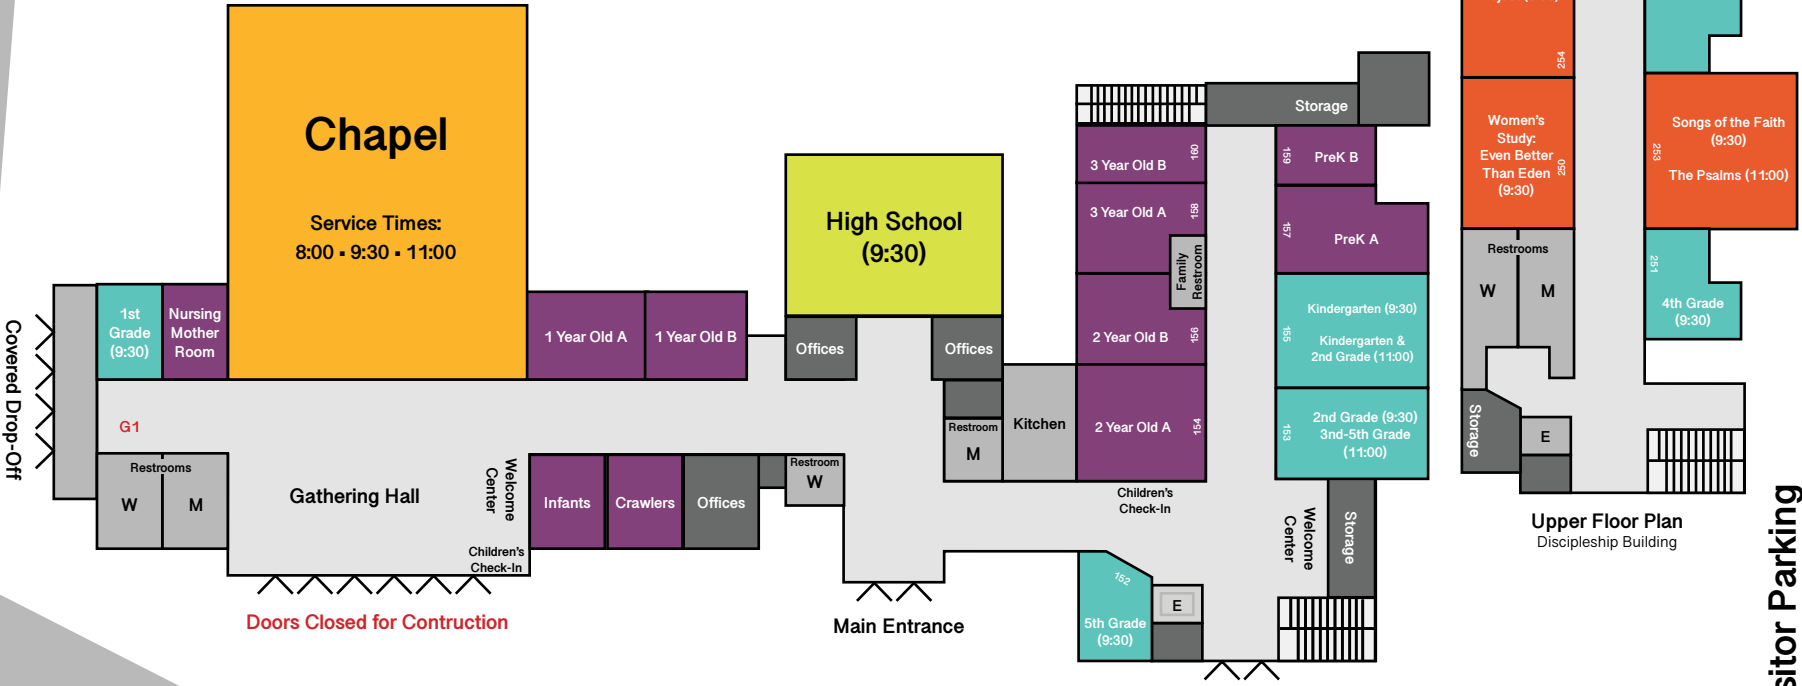

Accessible Parking

Visitor Parking

Granny White Pike

Construction Zone

Main Parking Lot

- Worship Space**
- Adult Discipleship Classes**
- Youth Sunday School**
6th-12th Grade
- Children's Sunday School**
Kindergarten - 5th Grade
- Children's Sunday School**
Infant - PreK