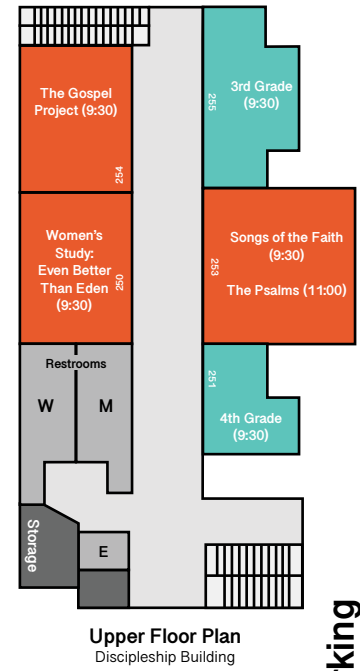

Accessible Parking

Visitor Parking

Granny White Pike

Construction Zone

Main Parking Lot

- Worship Space**
- Adult Discipleship Classes**
- Youth Sunday School**
6th-12th Grade
- Children's Sunday School**
Kindergarten - 5th Grade
- Children's Sunday School**
Infant - PreK