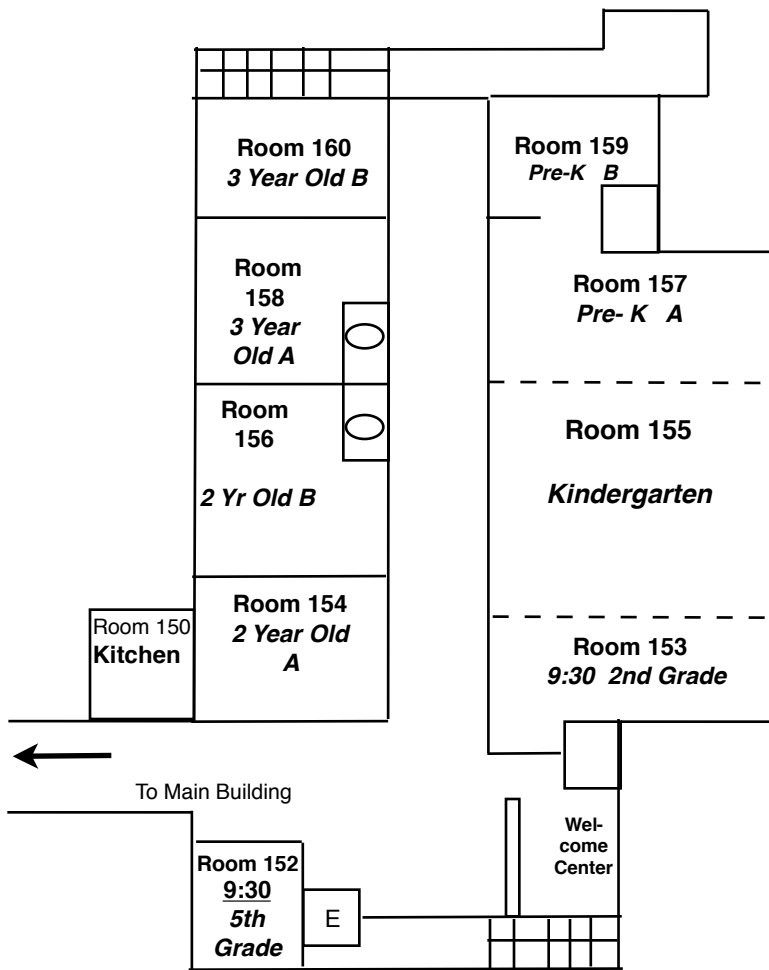

**8:00 AM Sunday School**

Infants through One Year Olds - Room 104

Two Year Olds through Three Year Olds - Discipleship Building / Room 154

Pre-K - Discipleship Building / Room 157

**Modular Building**

First Floor

Second Floor

**Discipleship Building**