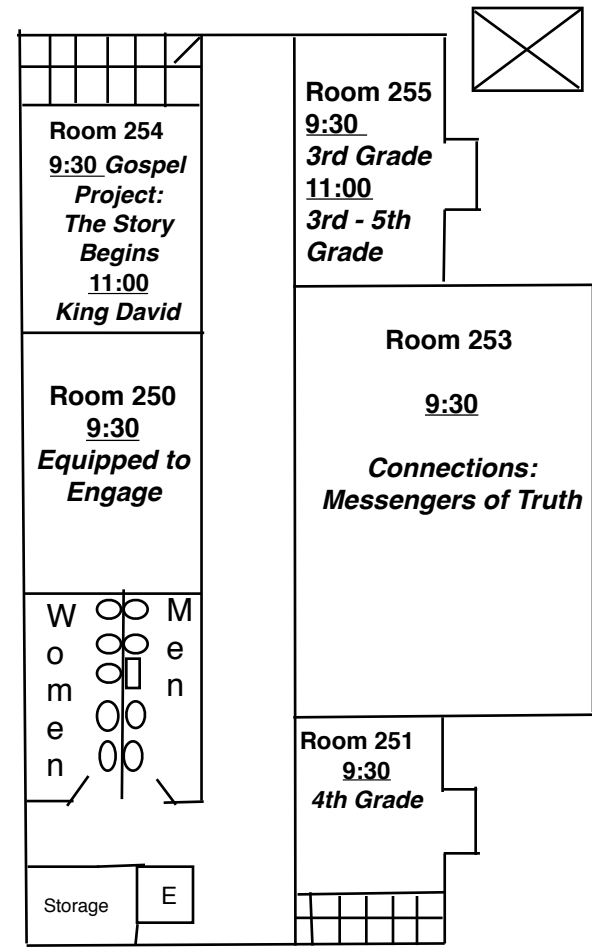

**8:00 AM Sunday School**

Infants through One Year Olds - Room 104

Two Year Olds through Three Year Olds - Discipleship Building / Room 154

Pre-K - Discipleship Building / Room 157

**Modular Building**

First Floor

Second Floor

**Discipleship Building**