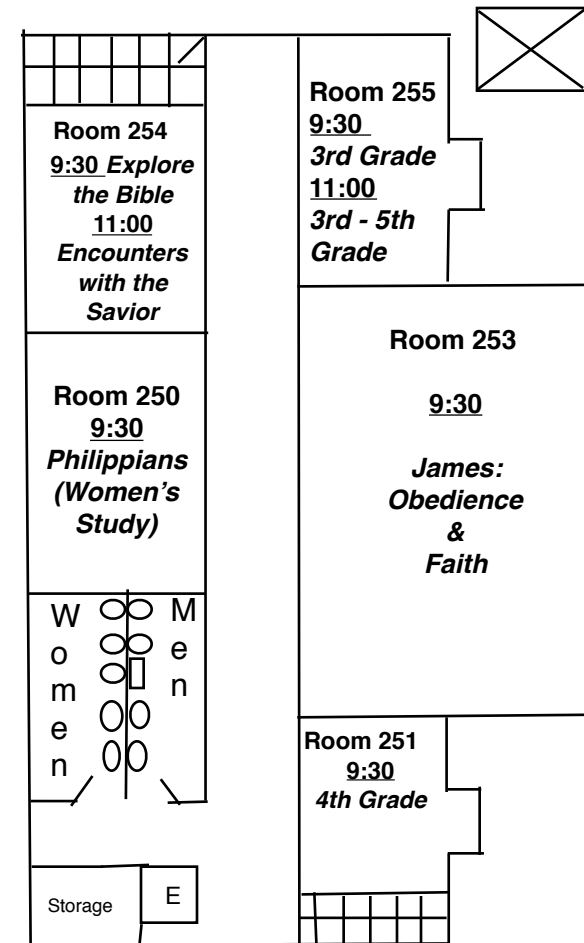

8:00 AM Sunday School

Infants through One Year Olds - Room 104

Two Year Olds through Three Year Olds - Discipleship Building / Room 154

Pre-K - Discipleship Building / Room 157

Modular Building

First Floor

Second Floor

Discipleship Building