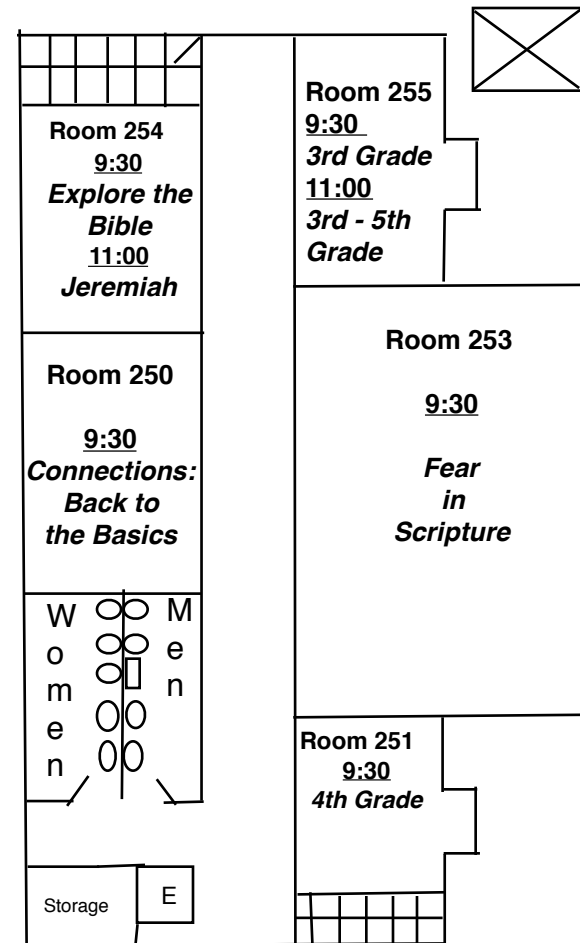

8:00 AM Sunday School

Infants through One Year Olds - Room 104

Two Year Olds through Three Year Olds - Discipleship Building / Room 154

Pre-K - Discipleship Building / Room 157

Modular Building

First Floor

Second Floor

Discipleship Building